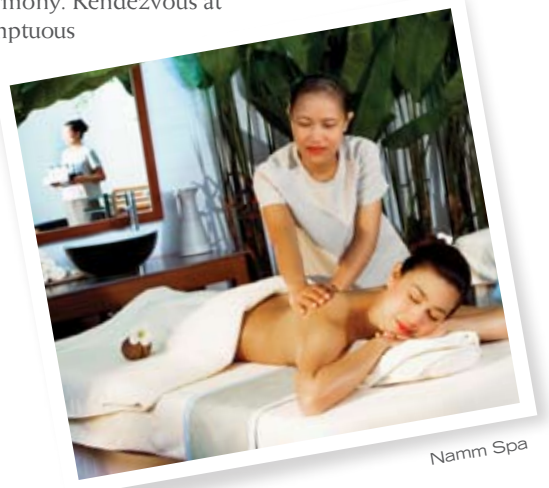

## Location

Dusit Princess Korat is perfectly situated to enjoy the many delightful attractions of the Kingdom's Isan region. Dusit Princess Korat offers a charming and courteous welcome and is one of the designated hotels representing the "Isanpura" – Thailand's conference and incentive region.

## Rooms & Service

The 186 superbly equipped rooms make for first-class accommodation with the fascinating allure of contemporary Thai décor. Relax in casual elegance, comfort and an exotic ambience.

D'Bar

## Facilities

Sip a cocktail amidst the melody at D'Bar or afternoon tea at our Dusit Gourmet. There is also a relaxing swimming pool and Fitness Centre. Afterwards, relax at Namm Spa, a journey of simple harmony. Rendezvous at poolside Princess Café for afternoon snacks and international cuisine, or taste sumptuous Chinese dishes at The Empress Chinese Restaurant. The hotel also has full meeting & banqueting facilities and a Business Centre.