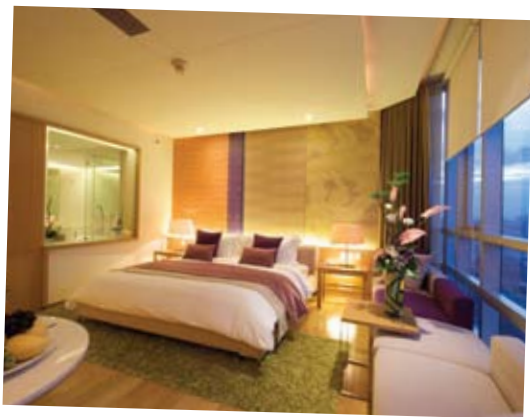

# PATHUMWANPRINCESS

MBK CENTRE • BANGKOK

Executive Deluxe

## Location

Pathumwan Princess, MBK Centre is one of Bangkok's leading 4-star hotels, situated in the heart of the city, surrounded by some of Bangkok's best retail and entertainment facilities. The hotel is adjacent to the legendary shopping mall MBK Centre and opposite the entertainment area of Siam Square.

## Rooms & Service

This stylish hotel offers 455 panoramic views of the city from the guest rooms. Throughout the hotel, the mood is chic and relaxed, the service is attentive and focused on helping you make the most of your stay. For corporate guests, the Club Lounge offers the perfect dedicated business support venue.