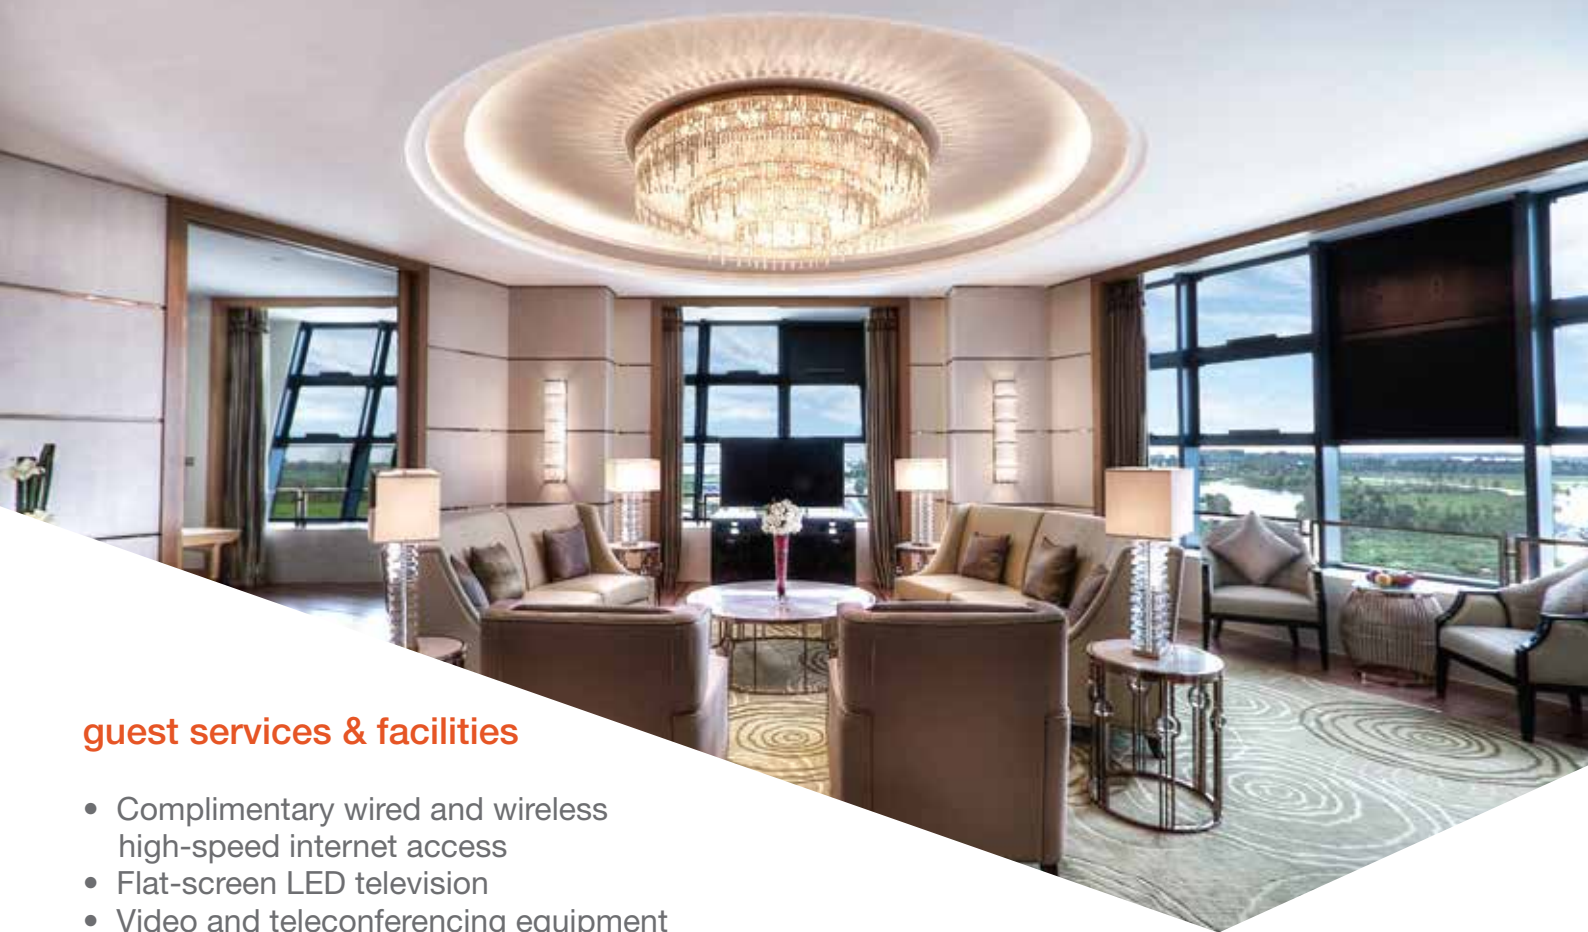

guest services & facilities

- Complimentary wired and wireless high-speed internet access
- Flat-screen LED television
- Video and teleconferencing equipment
- Coffee and tea making facilities
- LED overhead projector
- Professional microphone system
- Babysitting Service
- Concierge Service
- Conference and banqueting rooms
- Chess Service
- Currency Exchange Services
- Local daily newspaper and magazine
- Business Centre
- Laundry and Valet Service
- Tourism Consulting Service
- Transfer Service by limousine
- Car Rental Service
- Postal / Express Services

accommodation

72 hotel rooms

• 24 Deluxe Rooms	35 sq m
• 29 Executive Rooms	55 sq m
• 21 Premier Executive Rooms	70 sq m
• 3 One Bedroom Junior Suites	70-100 sq m
• 2 Dusit Suites	150 Sq m

dining & entertainment

- Tian Xiang Lou (Chinese cuisine)
- Coffee Garden (All-day dining)