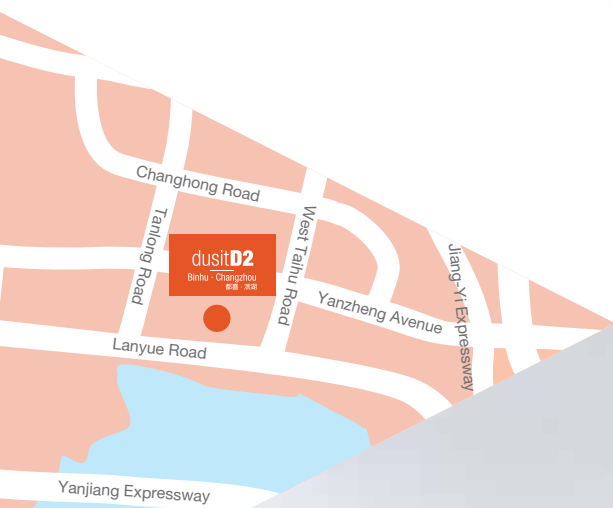

dusitD2

Binhu · Changzhou  
都喜 · 滨湖

**dusitD2 Fudu Binhu Hotel, Changzhou**

## dusitD2 Fudu Binhu Hotel, Changzhou

Overlooking the tranquil waters of West Taihu Lake, dusitD2 Fudu Binhu Hotel sits just outside of Changzhou's downtown core in the Wujin Economic Zone, just minutes from the city's main transportation hub and half an hour from the airport.

For a lakeside getaway with an urban twist, visit us at dusitD2 Fudu Binhu Hotel.

## dusitD2 Fudu Binhu Hotel, Changzhou

666, Lanyue Road, Economic development zone, Wujin District Changzhou City,  
Jiangsu province 213149, China

**t** +0086 519 8375 8888

**f** +0086 519 8375 2098

**e** [d2bcsvn@dusitfudu.com](mailto:d2bcsvn@dusitfudu.com)