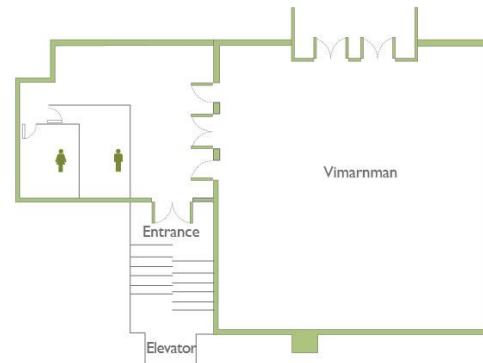

### Function Room Capacities and Dimensions

Venue	Floor Area sq m	Capacities				
		Banquet	Cocktail	Theater	U-Shape	Classroom
Vimarnman	196	70	100	100	40	50
The Event 2	28	-	-	20	10	15