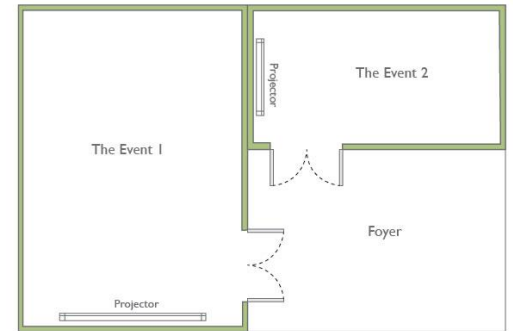

### Function Room Capacities and Dimensions

Venue	Floor Area sq m	Capacities				
		Banquet	Cocktail	Theater	U-Shape	Classroom
Vimarnman	196	70	100	100	40	50
The Event 2	28	-	-	20	10	15