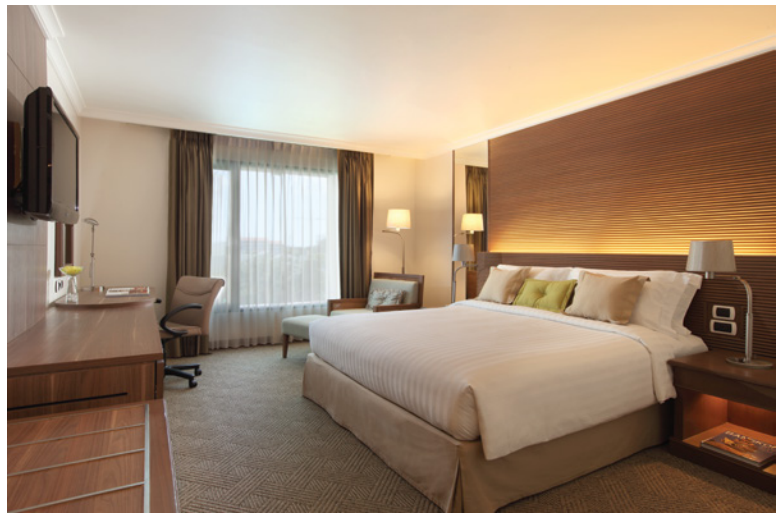

DUSITPRINCESS

SRINAKARIN • BANGKOK

Dusit Princess Srinakarin Bangkok

The cool calm interior resort style setting and warm service of the hotel offers a respite from urbane demands. Ideally located in Bangna district, just 20 minutes from both Suvarnabhumi International Airport and the center of Bangkok, 15 minutes from BITEC and right next to Seacon Square Shopping Complex and Paradise Park.

The hotel is located only minutes away from the offices of various international corporations.

Accommodation

198 hotel rooms and suites.

- 180 Deluxe Rooms
- 13 Junior Suites
- 5 Executive Suites

All Accommodation offers:

- Complimentary wireless internet access
- Complimentary daily replenishment of bottled water
- Coffee and tea making facilities
- Flat-screen LCD television
- Complete room amenities set up (Hair dryer; toiletries, bathrobe etc.)
- In-room safe